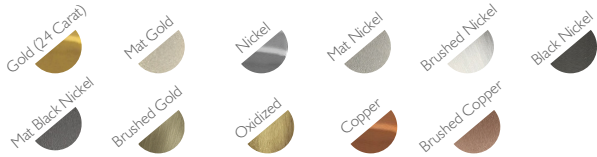

TYOLOGY | WALL LIGHT

NAME | METIER  
REF. | 9591.2

DIMENSIONS

Height : 115 cm Diameter: 8 cm

WEIGHT

Under Request

LAMPS

Number: 2 Type: 40W max | G9

PACKING

Under Request

METAL FINISHING

**Lacquered** \\ Shine or mat \\ All RAL colours available

GLASS

-  - Products manufactured according the European norm of security EN 60 598-1.
-  - Products adjusted for instalation in surfaces normally inflammable.
-  - Products of class II. The electric isolation is double or reinforced.
-  - Products with the possibility of instalation of low-energy consumption bulbs.